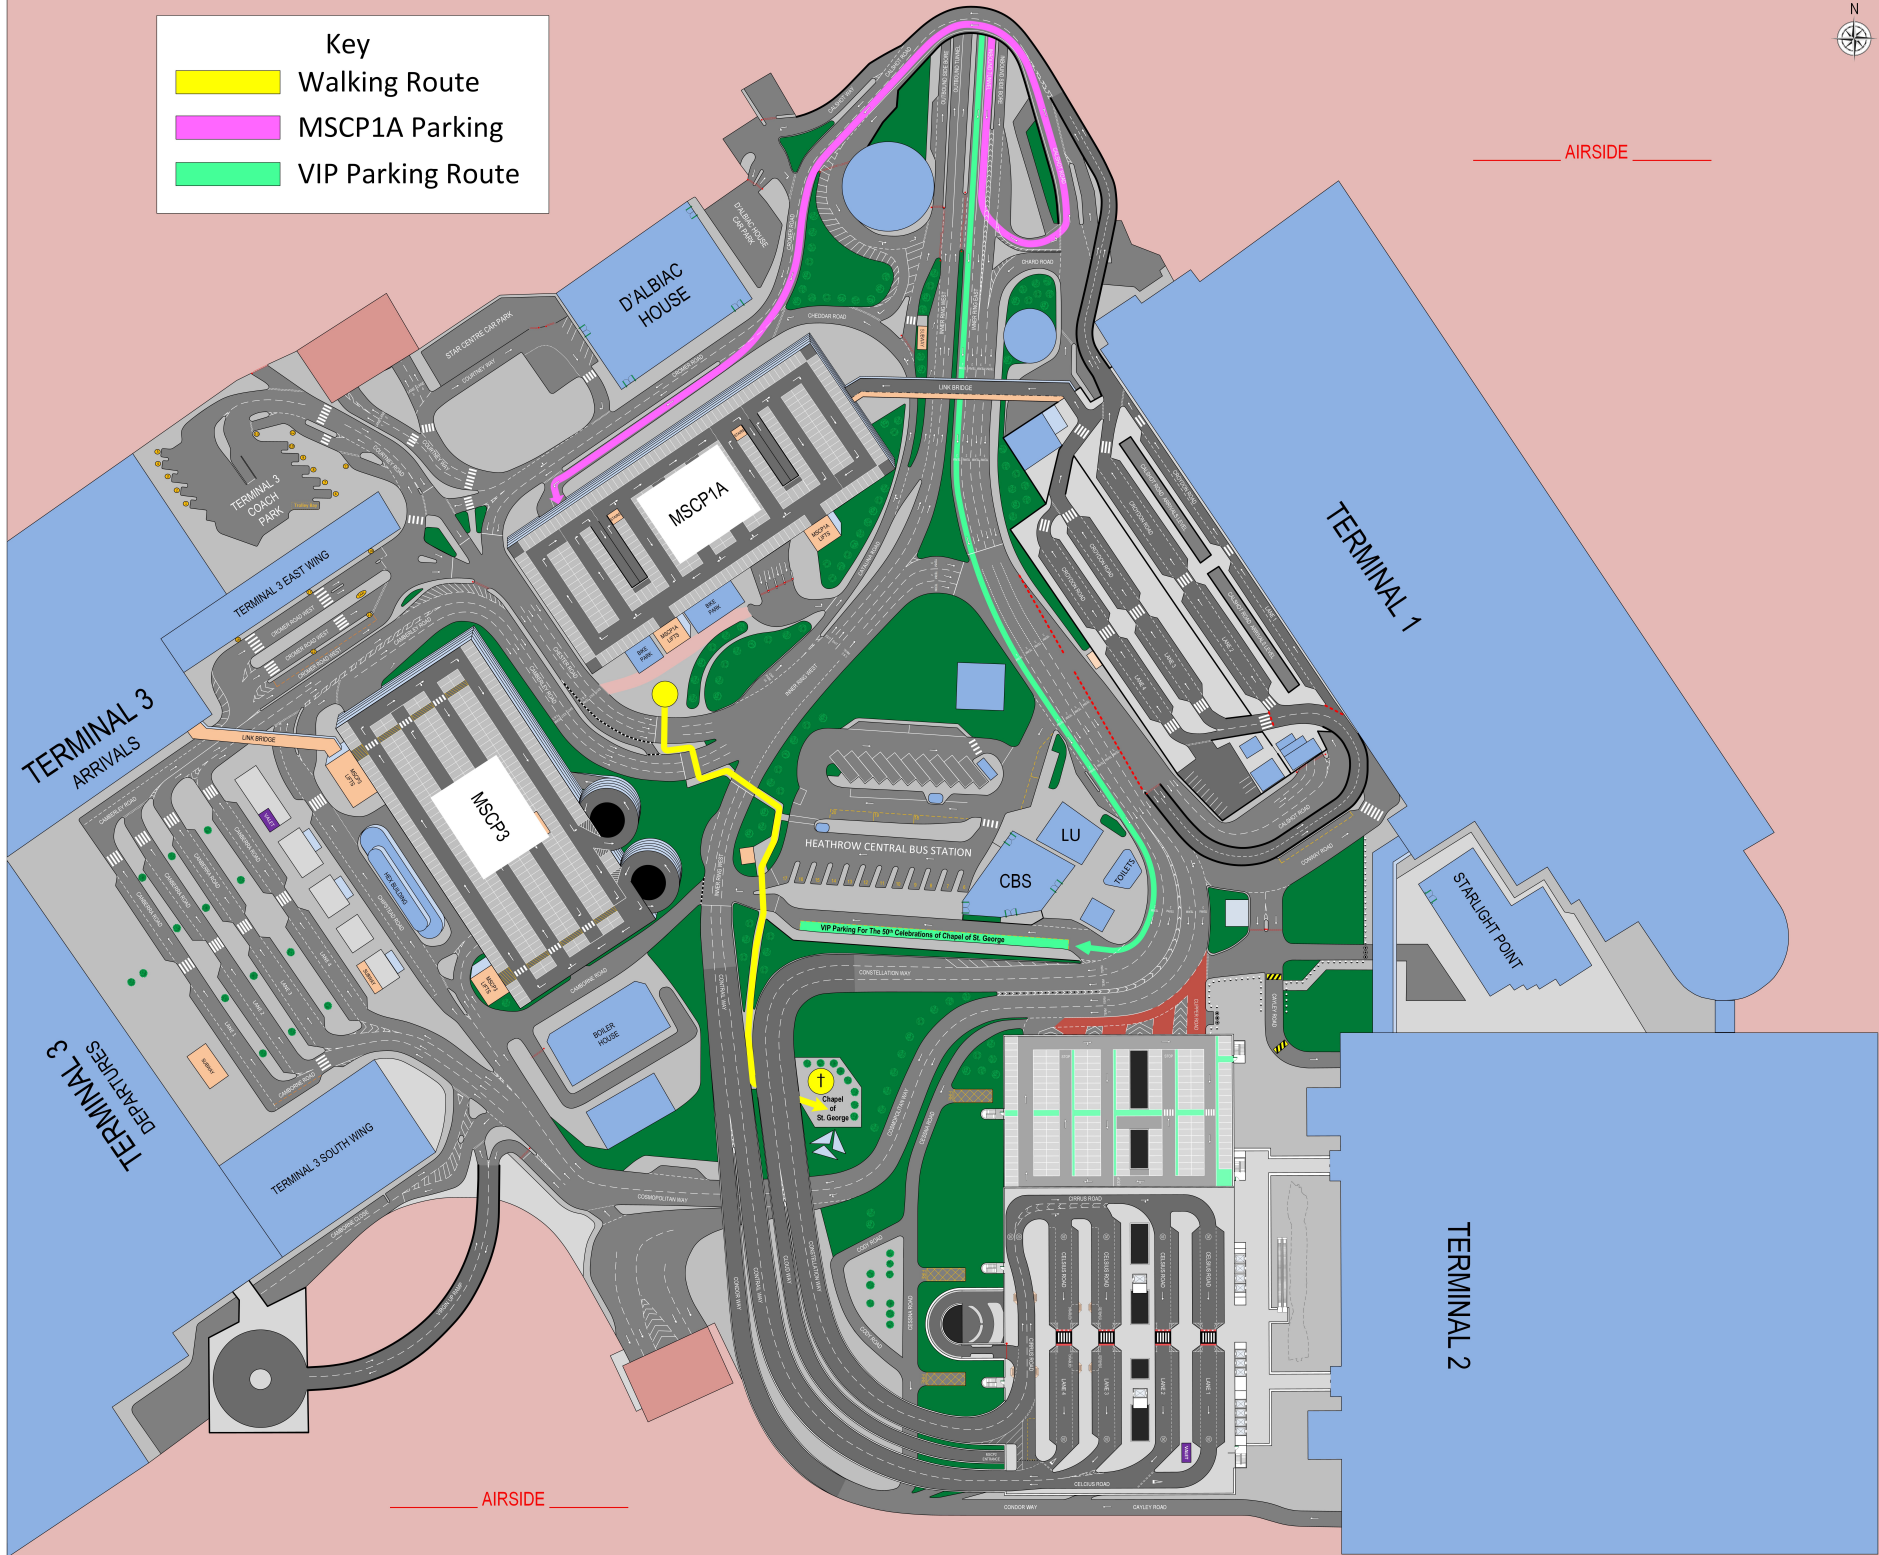

Key

-  Walking Route
-  MSCP1A Parking
-  VIP Parking Route

AIRSIDE

TERMINAL 1

TERMINAL 3
ARRIVALS

TERMINAL 3
DEPARTURES

TERMINAL 3 EAST WING

TERMINAL 3 SOUTH WING

D'ALBIAC
HOUSE

MSCP1A

MSCP3

HEATHROW CENTRAL BUS STATION

CBS

LU

TOILETS

Chapel of
St. George

STARLIGHT POINT

TERMINAL 2

AIRSIDE